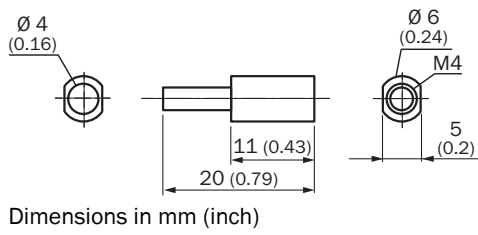

Dimensional drawing

SpareCruX