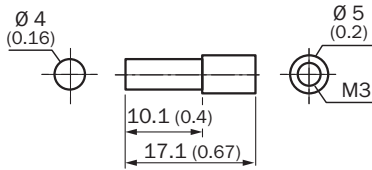

ETIM 7.0	EC002651
ETIM 8.0	EC002651
UNSPSC 16.0901	39121528

Dimensional drawing

Dimensions in mm (inch)

SpareCruX