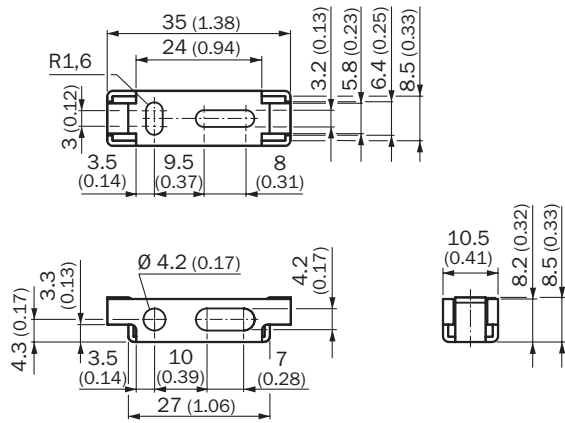

### Ordering information

Type	part no.
BEF-WLL190	5325811

Other models and accessories → [www.sick.com/Brackets](http://www.sick.com/Brackets)

### Detailed technical data

Dimensional drawing

Dimensions in mm (inch)

SpareCruX