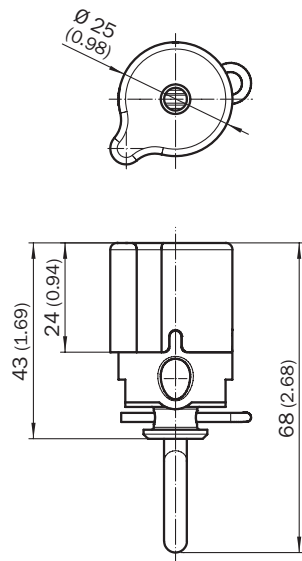

Dimensional drawing

Dimensions in mm (inch)

SpareCruX