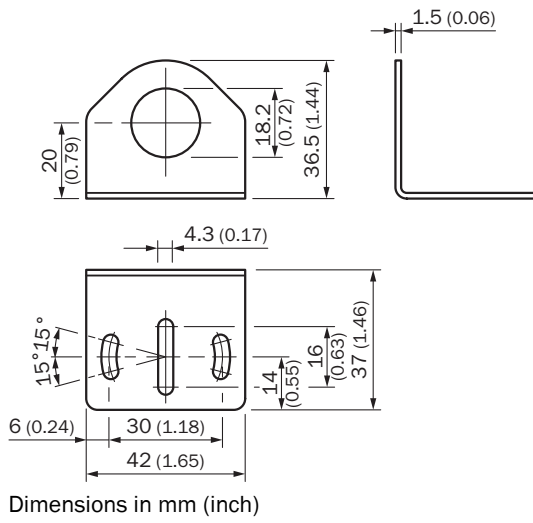

Dimensional drawing

SpareCruX