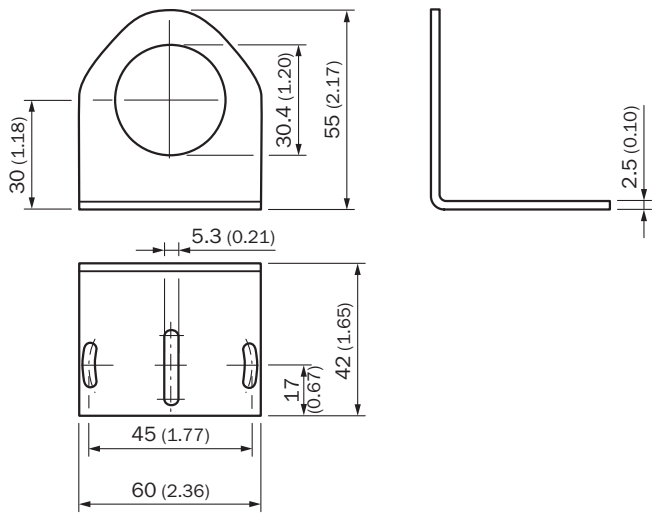

BEF-WN-M30

Brackets

MOUNTING SYSTEMS

SICK
Sensor Intelligence.

Ordering information

Type	part no.
BEF-WN-M30	5308445

Other models and accessories → www.sick.com/Brackets

Detailed technical data

Dimensional drawing

Dimensions in mm (inch)

SpareCruX

SICK AT A GLANCE

SICK is one of the leading manufacturers of intelligent sensors and sensor solutions for industrial applications. A unique range of products and services creates the perfect basis for controlling processes securely and efficiently, protecting individuals from accidents and preventing damage to the environment.