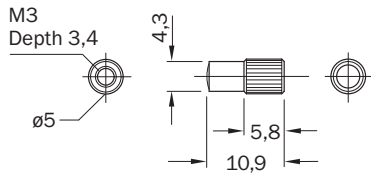

UNSPSC 16.0901

39121528

Dimensional drawing LL3-DA02

Dimensions in mm (inch)

SpareCruX