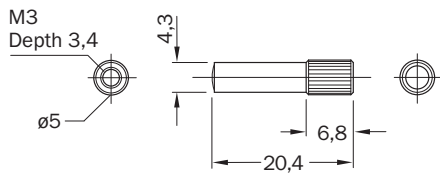

Dimensional drawing LL3-DA01

Dimensions in mm (inch)

SpareCruX