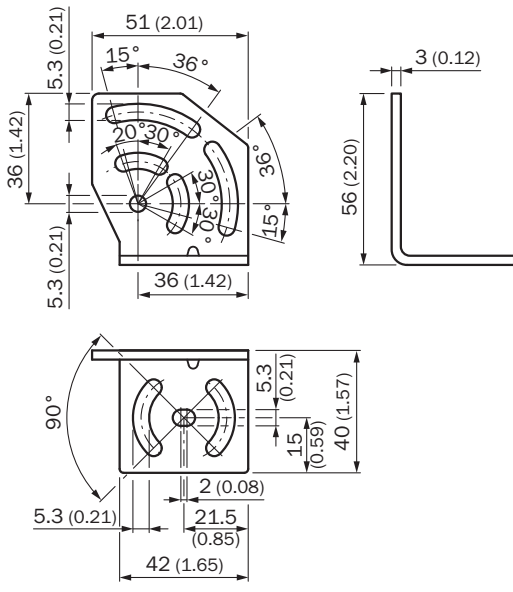

Dimensional drawing

SpareCruX