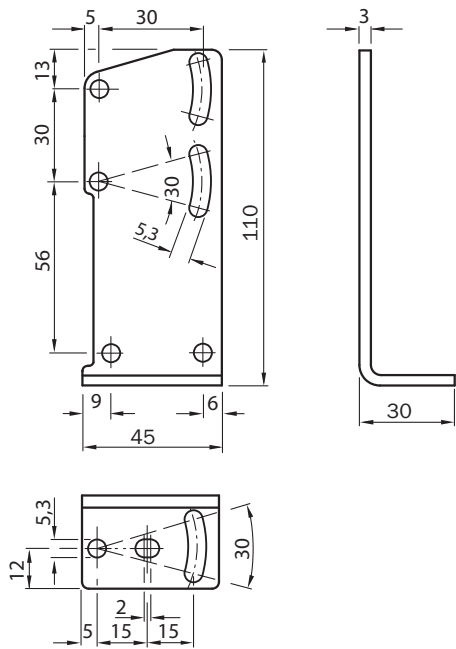

Dimensional drawing

Dimensions in mm (inch)

SpareCruX