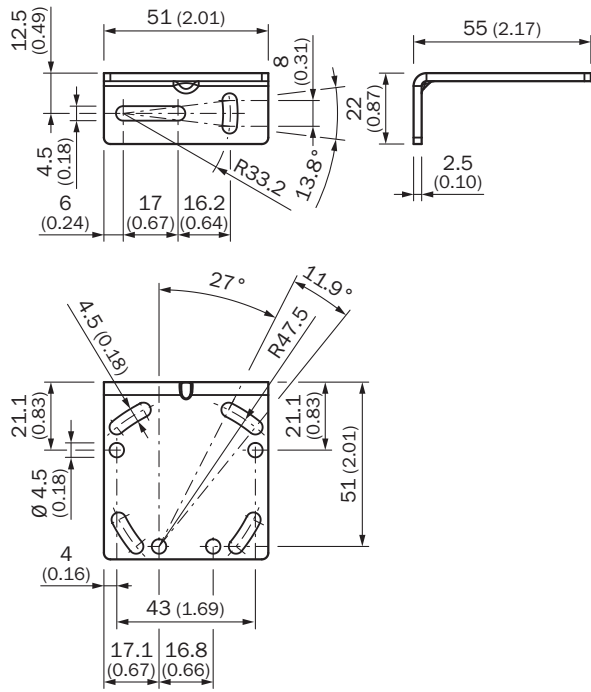

BEF-WTT12L

Brackets

MOUNTING SYSTEMS

SICK
Sensor Intelligence.

Ordering information

Type	part no.
BEF-WTT12L	2078538

Other models and accessories → www.sick.com/Brackets

Detailed technical data

Dimensional drawing

Dimensions in mm (inch)

SpareCruX

SICK AT A GLANCE

SICK is one of the leading manufacturers of intelligent sensors and sensor solutions for industrial applications. A unique range of products and services creates the perfect basis for controlling processes securely and efficiently, protecting individuals from accidents and preventing damage to the environment.