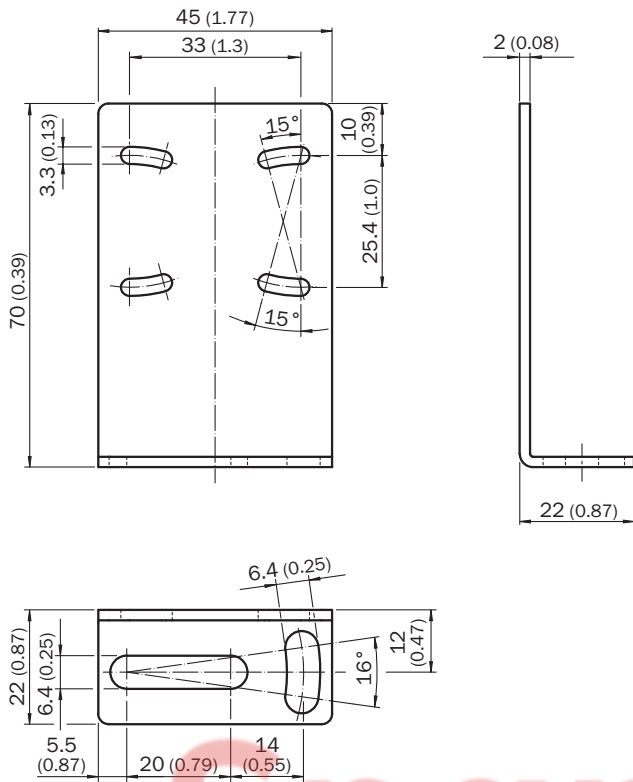

### Ordering information

Type	part no.
BEF-WN-G6	2062909

Other models and accessories → [www.sick.com/Brackets](http://www.sick.com/Brackets)

### Detailed technical data

Dimensional drawing

Dimensions in mm (inch)

SpareCruX