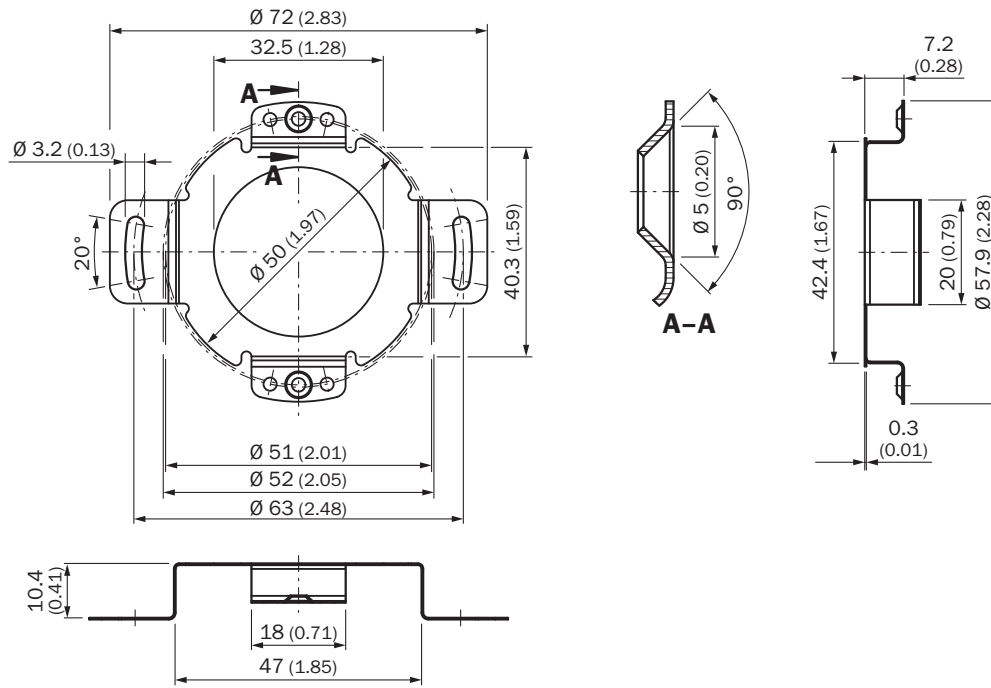

Detailed technical data

Technical specifications

Accessory group	Mounting systems
Accessory family	Stator couplings
Description	Standard stator coupling

Features

Description	Standard stator coupling
--------------------	--------------------------

Dimensional drawing

Dimensions in mm (inch)

SpareCruX

SICK AT A GLANCE

SICK is one of the leading manufacturers of intelligent sensors and sensor solutions for industrial applications. A unique range of products and services creates the perfect basis for controlling processes securely and efficiently, protecting individuals from accidents and preventing damage to the environment.