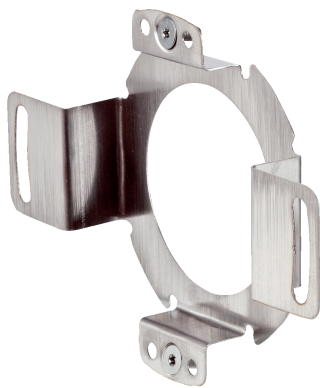

SpareCruX

BEF-DS00XFX

Stator couplings

MOUNTING SYSTEMS

SICK
Sensor Intelligence.

Ordering information

Type	part no.
BEF-DS00XFX	2056812

Other models and accessories → www.sick.com/Stator_couplings

Detailed technical data

Technical specifications

Accessory group	Mounting systems
Accessory family	Stator couplings
Description	Standard stator coupling

Features

Description	Standard stator coupling
--------------------	--------------------------