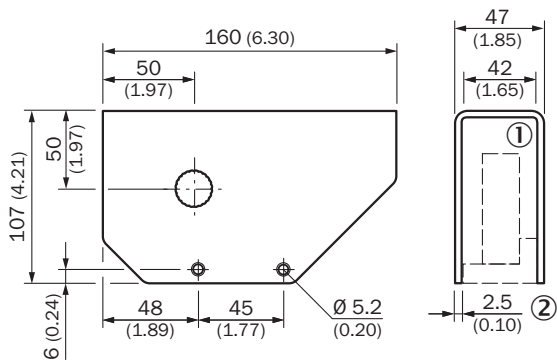

### Detailed technical data

Dimensional drawing

Dimensions in mm (inch)

- ① Sensor
- ② Base plate with mounting material in scope of delivery

SpareCruX