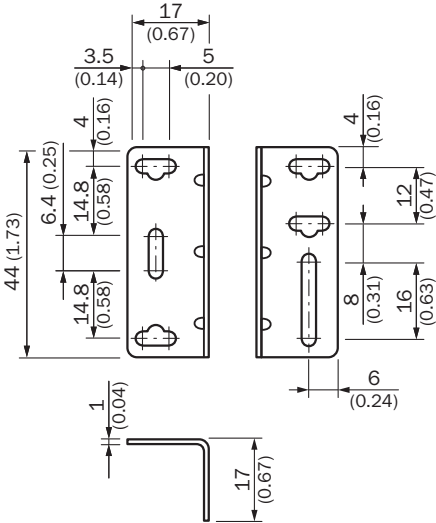

Dimensional drawing

Dimensions in mm (inch)