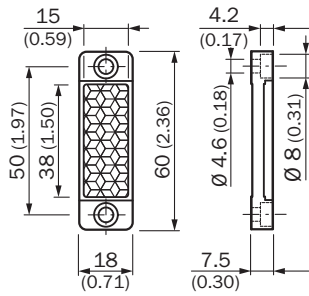

Features

Product segment	Reflectors and optics
Product	Reflectors
Product version	Standard reflectors
Description	Rectangular, screw connection
Mounting system type	Screw-on
Material	PMMA/ABS
Ambient operating temperature	-30 °C ... +65 °C ¹⁾
Dimensions (W x H x L)	18 mm x 60 mm

Dimensional drawing

Dimensions in mm (inch)

SpareCruX

SICK AT A GLANCE

SICK is one of the leading manufacturers of intelligent sensors and sensor solutions for industrial applications. A unique range of products and services creates the perfect basis for controlling processes securely and efficiently, protecting individuals from accidents and preventing damage to the environment.