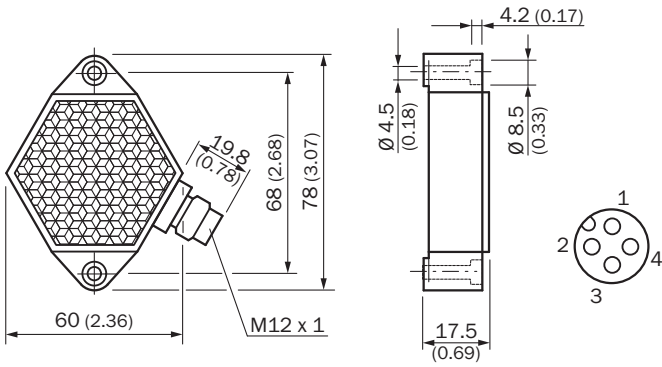

Features

Product segment	Reflectors and optics
Product	Reflectors
Product version	Special reflectors
Description	Constant heating, screw connection, width across flats 48 mm
Mounting system type	Screw-on
Material	PMMA/ABS
Ambient operating temperature	-30 °C ... +65 °C ¹⁾

UNSPSC 16.0901

39111827

Dimensional drawing

Dimensions in mm (inch)

SpareCruX

SICK AT A GLANCE

SICK is one of the leading manufacturers of intelligent sensors and sensor solutions for industrial applications. A unique range of products and services creates the perfect basis for controlling processes securely and efficiently, protecting individuals from accidents and preventing damage to the environment.