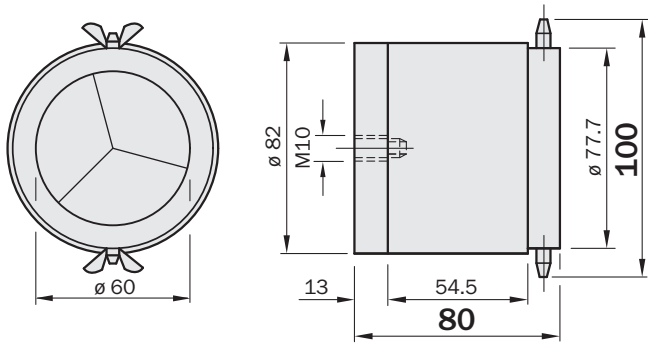

Features

Product segment	Reflectors and optics
Product	Reflectors
Product version	Special reflectors
Description	Single triple glass reflector for high-temperature applications, screw connection
Mounting system type	Screw-on
Material	Aluminum (anodized) / glass
Ambient operating temperature	≤ +300 °C
Diameter	60 mm

Dimensional drawing

Dimensions in mm (inch)

SpareCruX

SICK AT A GLANCE

SICK is one of the leading manufacturers of intelligent sensors and sensor solutions for industrial applications. A unique range of products and services creates the perfect basis for controlling processes securely and efficiently, protecting individuals from accidents and preventing damage to the environment.