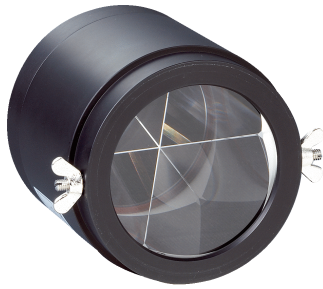

OP61-00

Reflectors

REFLECTORS AND OPTICS

SICK
Sensor Intelligence.

Ordering information

Type	part no.
OP61-00	1002627

Other models and accessories → www.sick.com/Reflectors

Detailed technical data

Features

Product segment	Reflectors and optics
Product	Reflectors
Product version	Special reflectors
Description	Single triple glass reflector for high-temperature applications, screw connection
Mounting system type	Screw-on
Material	Aluminum (anodized) / glass
Ambient operating temperature	≤ +300 °C
Diameter	60 mm